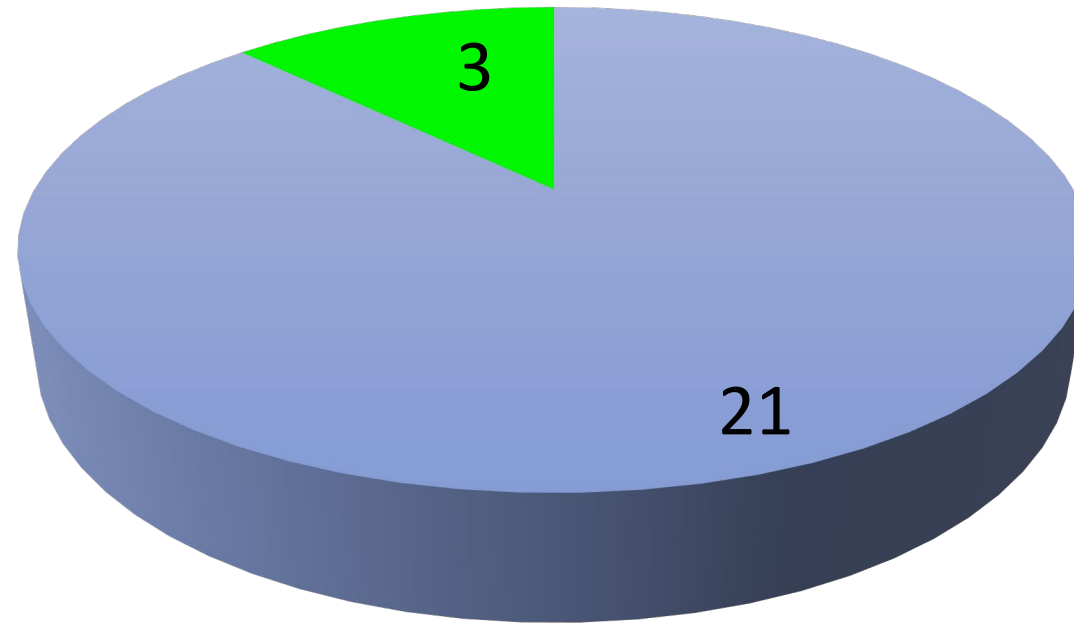

Edwyn Ralph Residents' Association Community Survey 2019

Are you a member?

Would you like to be a member?

What works well?

Funding preferences

Would you like Neighbourhood Watch?

■ Yes ■ No

What improvements would you like to see?