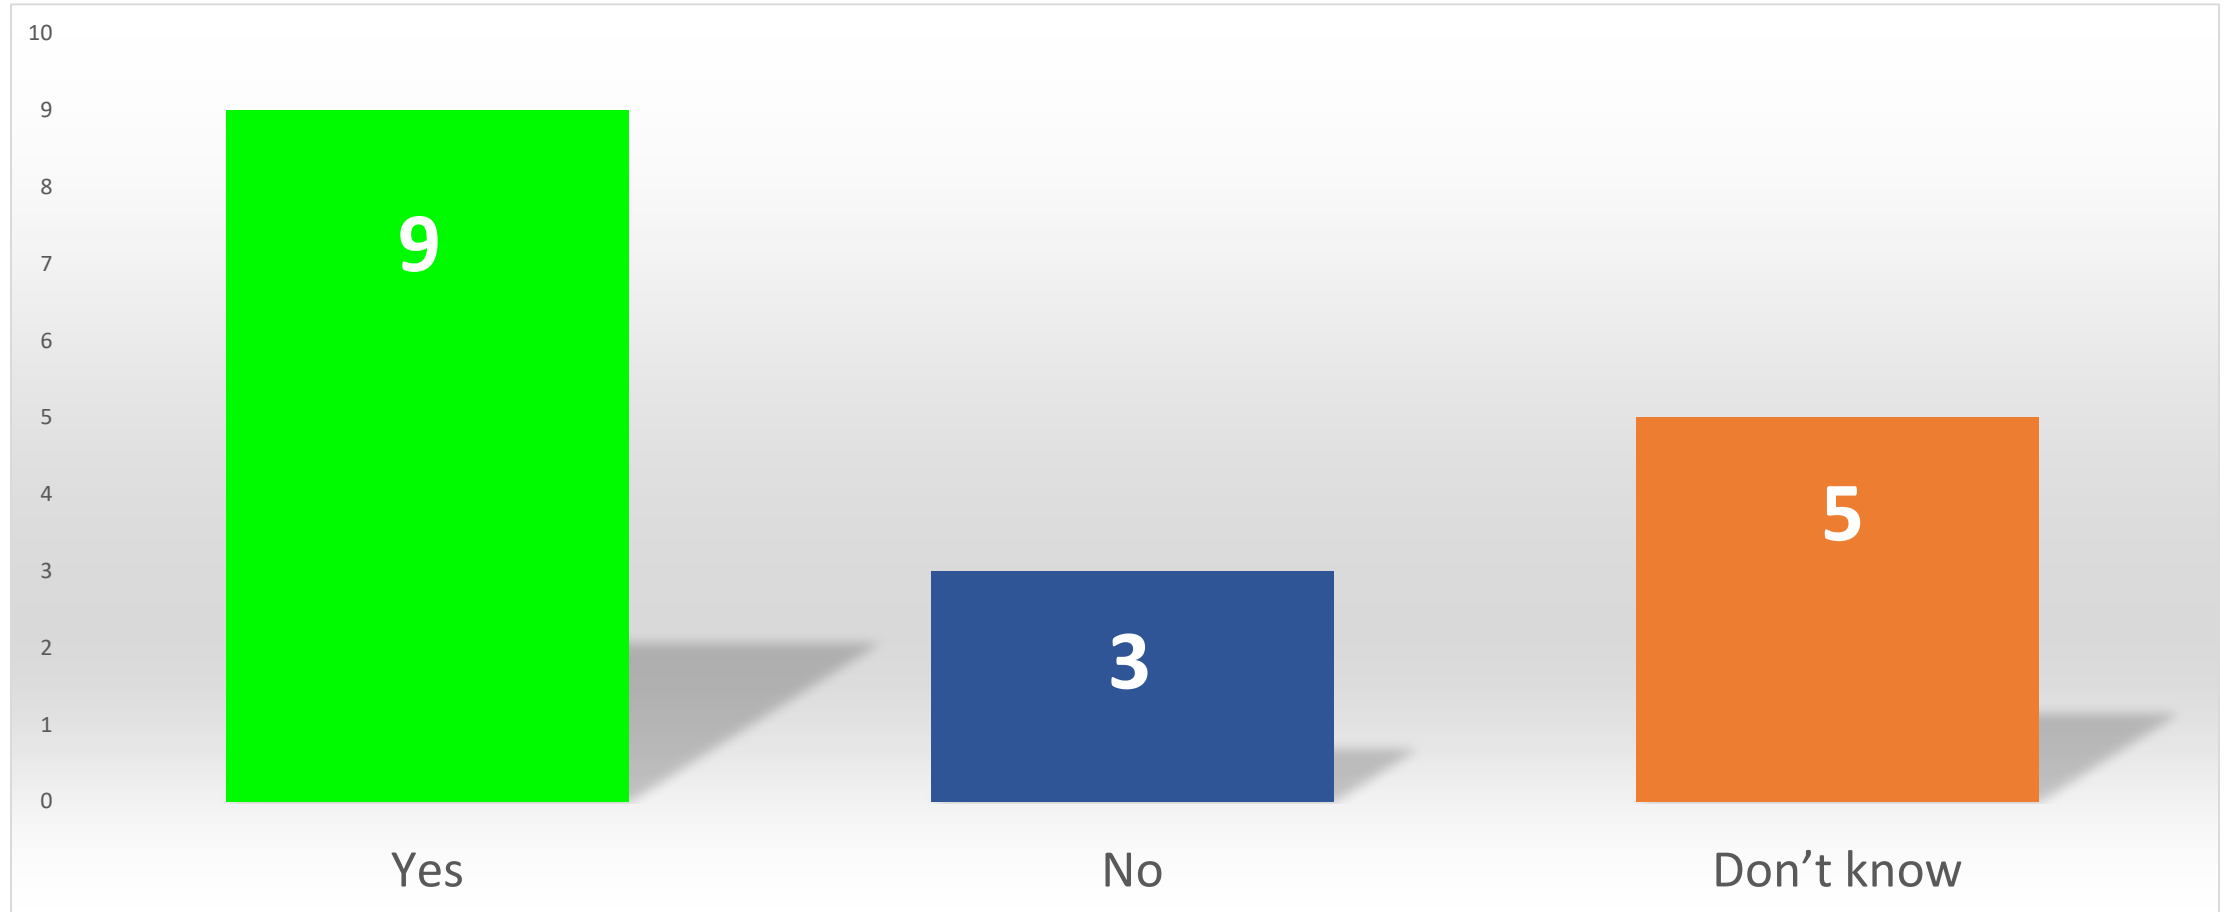

Edwyn Ralph Residents' Association Community Survey 2019

Are you a member?

Would you like to be a member?

What works well?

Funding preferences

Would you like Neighbourhood Watch?

■ Yes ■ No

What improvements would you like to see?