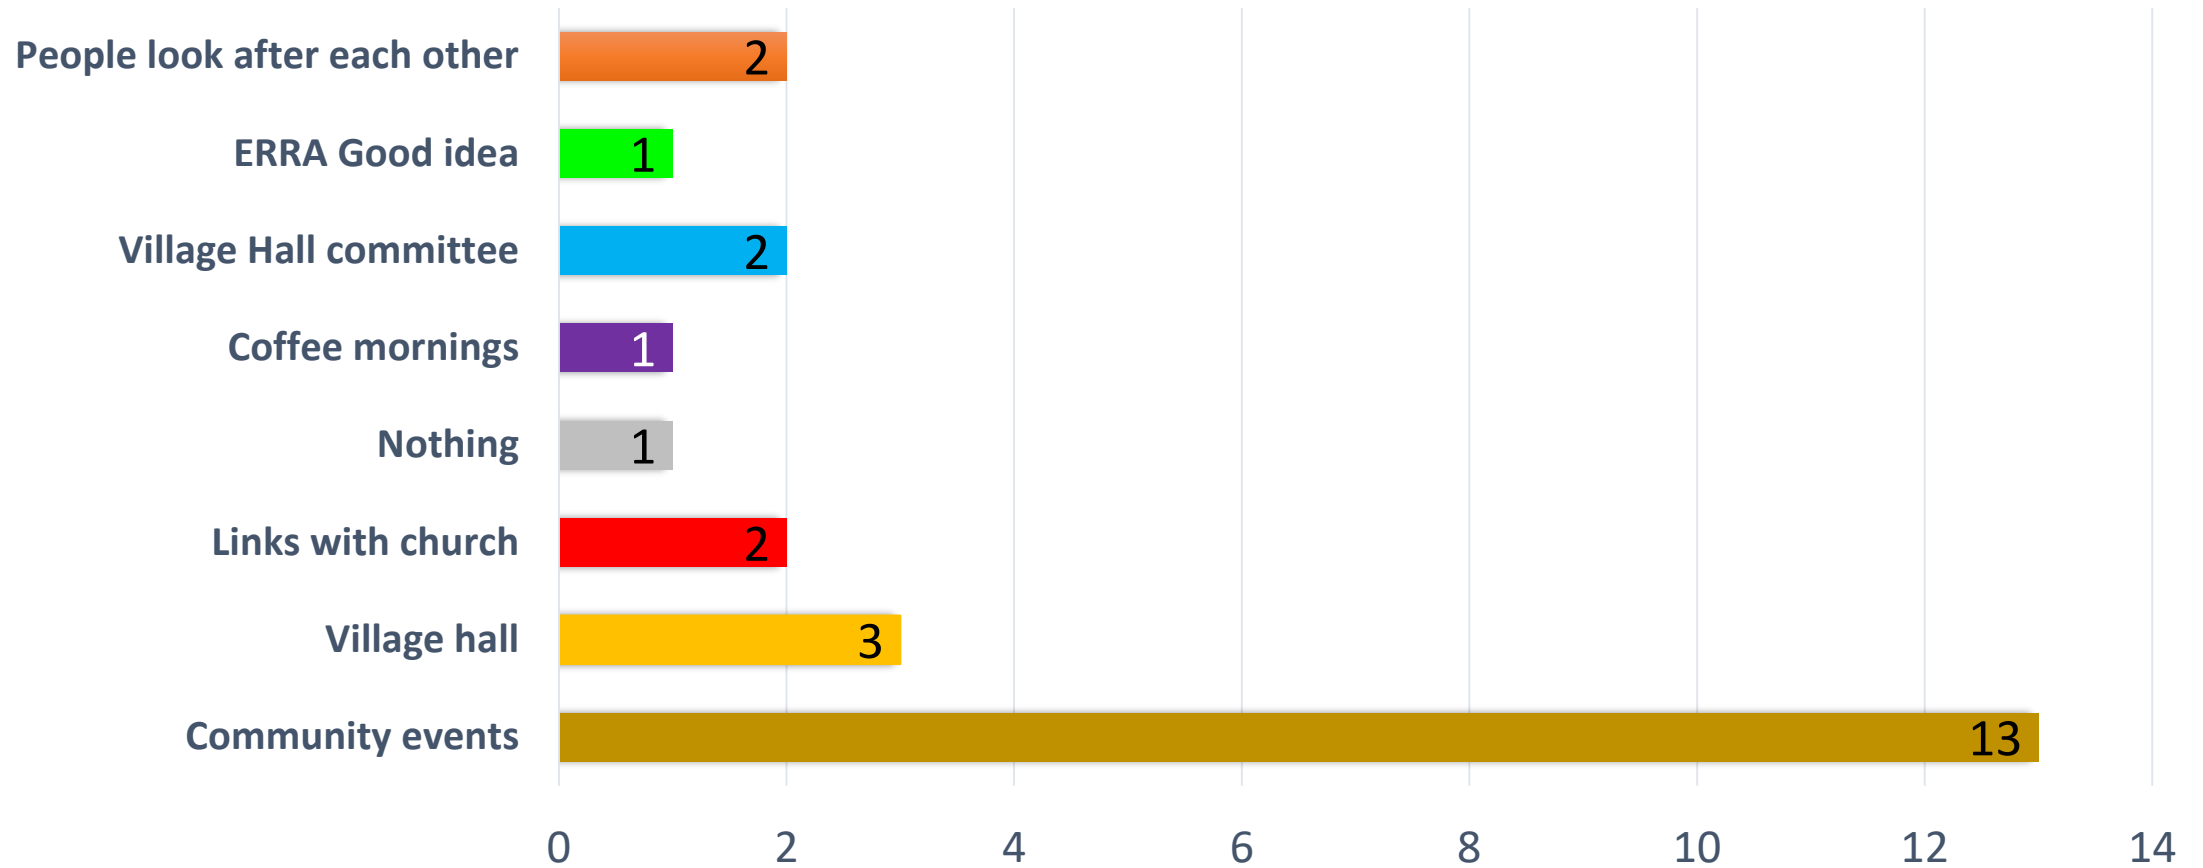

Edwyn Ralph Residents' Association Community Survey 2019

Are you a member?

Would you like to be a member?

What works well?

Funding preferences

Would you like Neighbourhood Watch?

■ Yes ■ No

What improvements would you like to see?