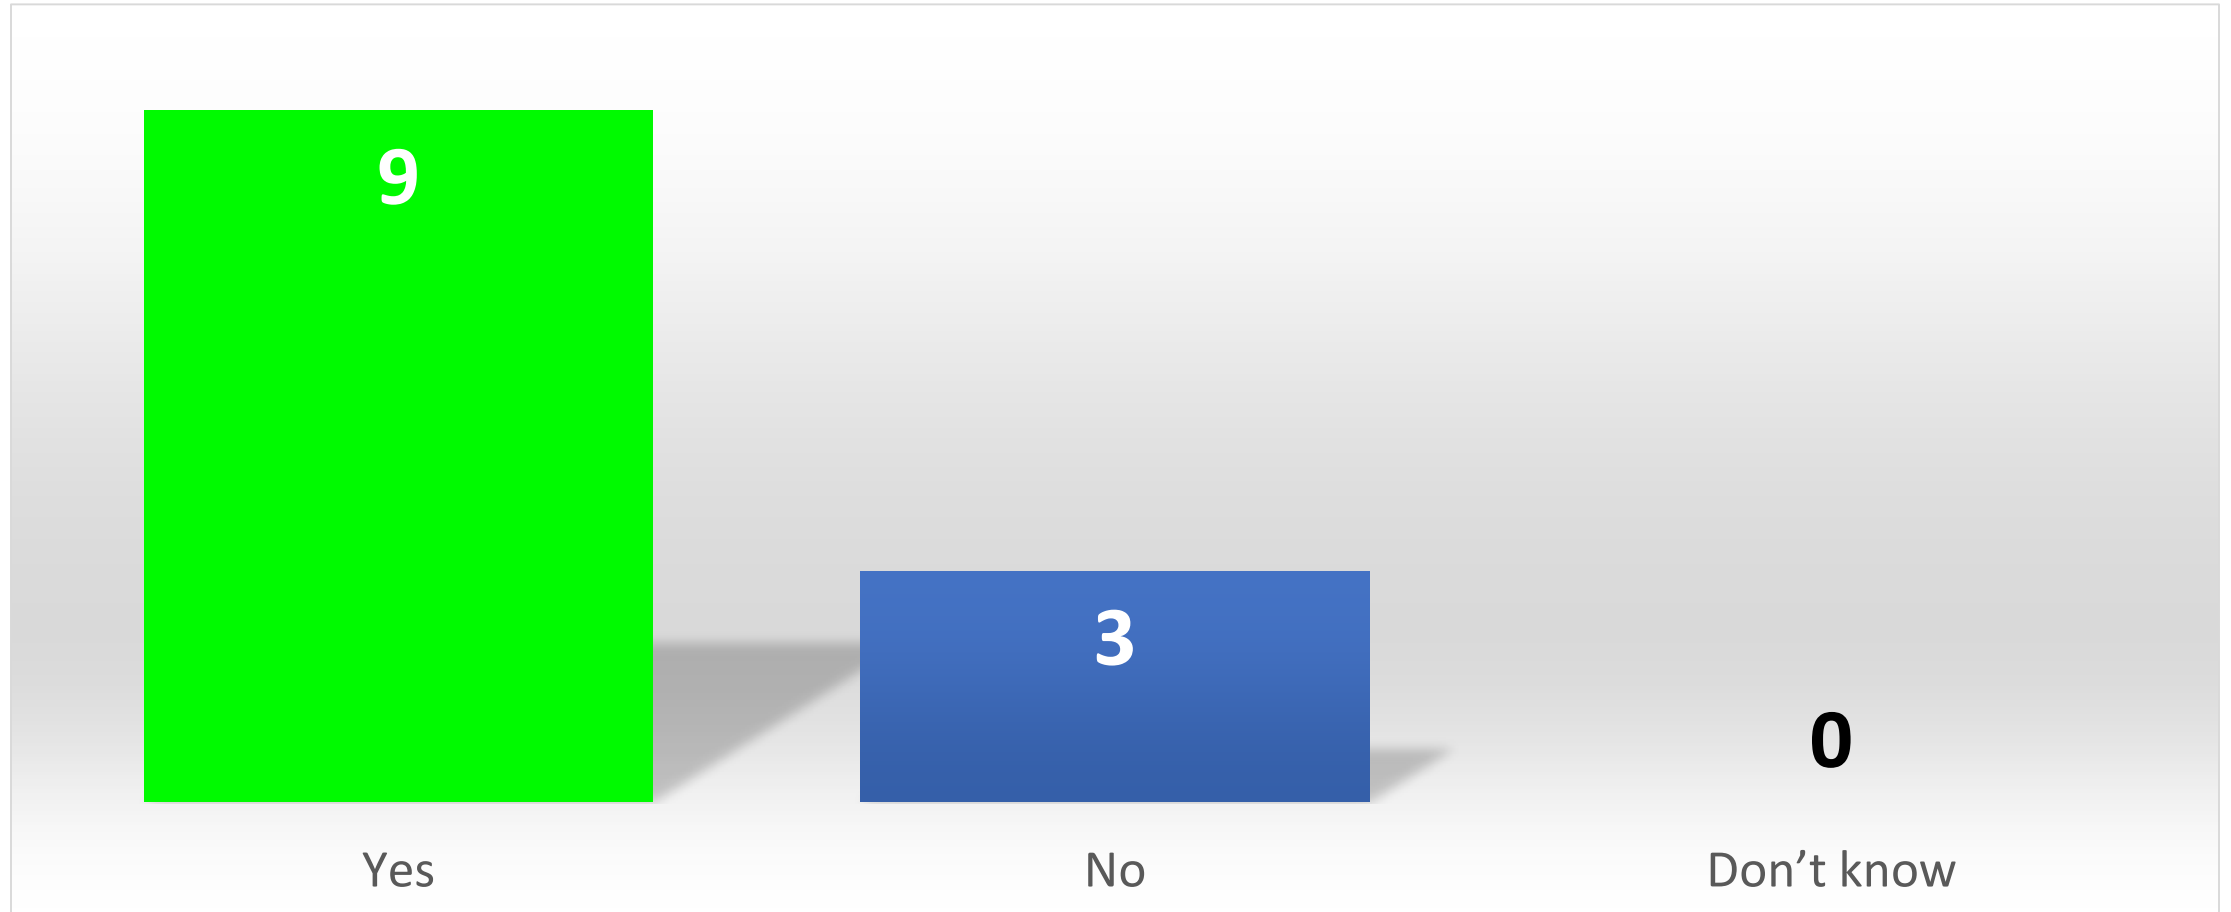

Edwyn Ralph Residents' Association Community Survey 2019

Are you a member?

Would you like to be a member?

What works well?

Funding preferences

Would you like Neighbourhood Watch?

■ Yes ■ No

What improvements would you like to see?